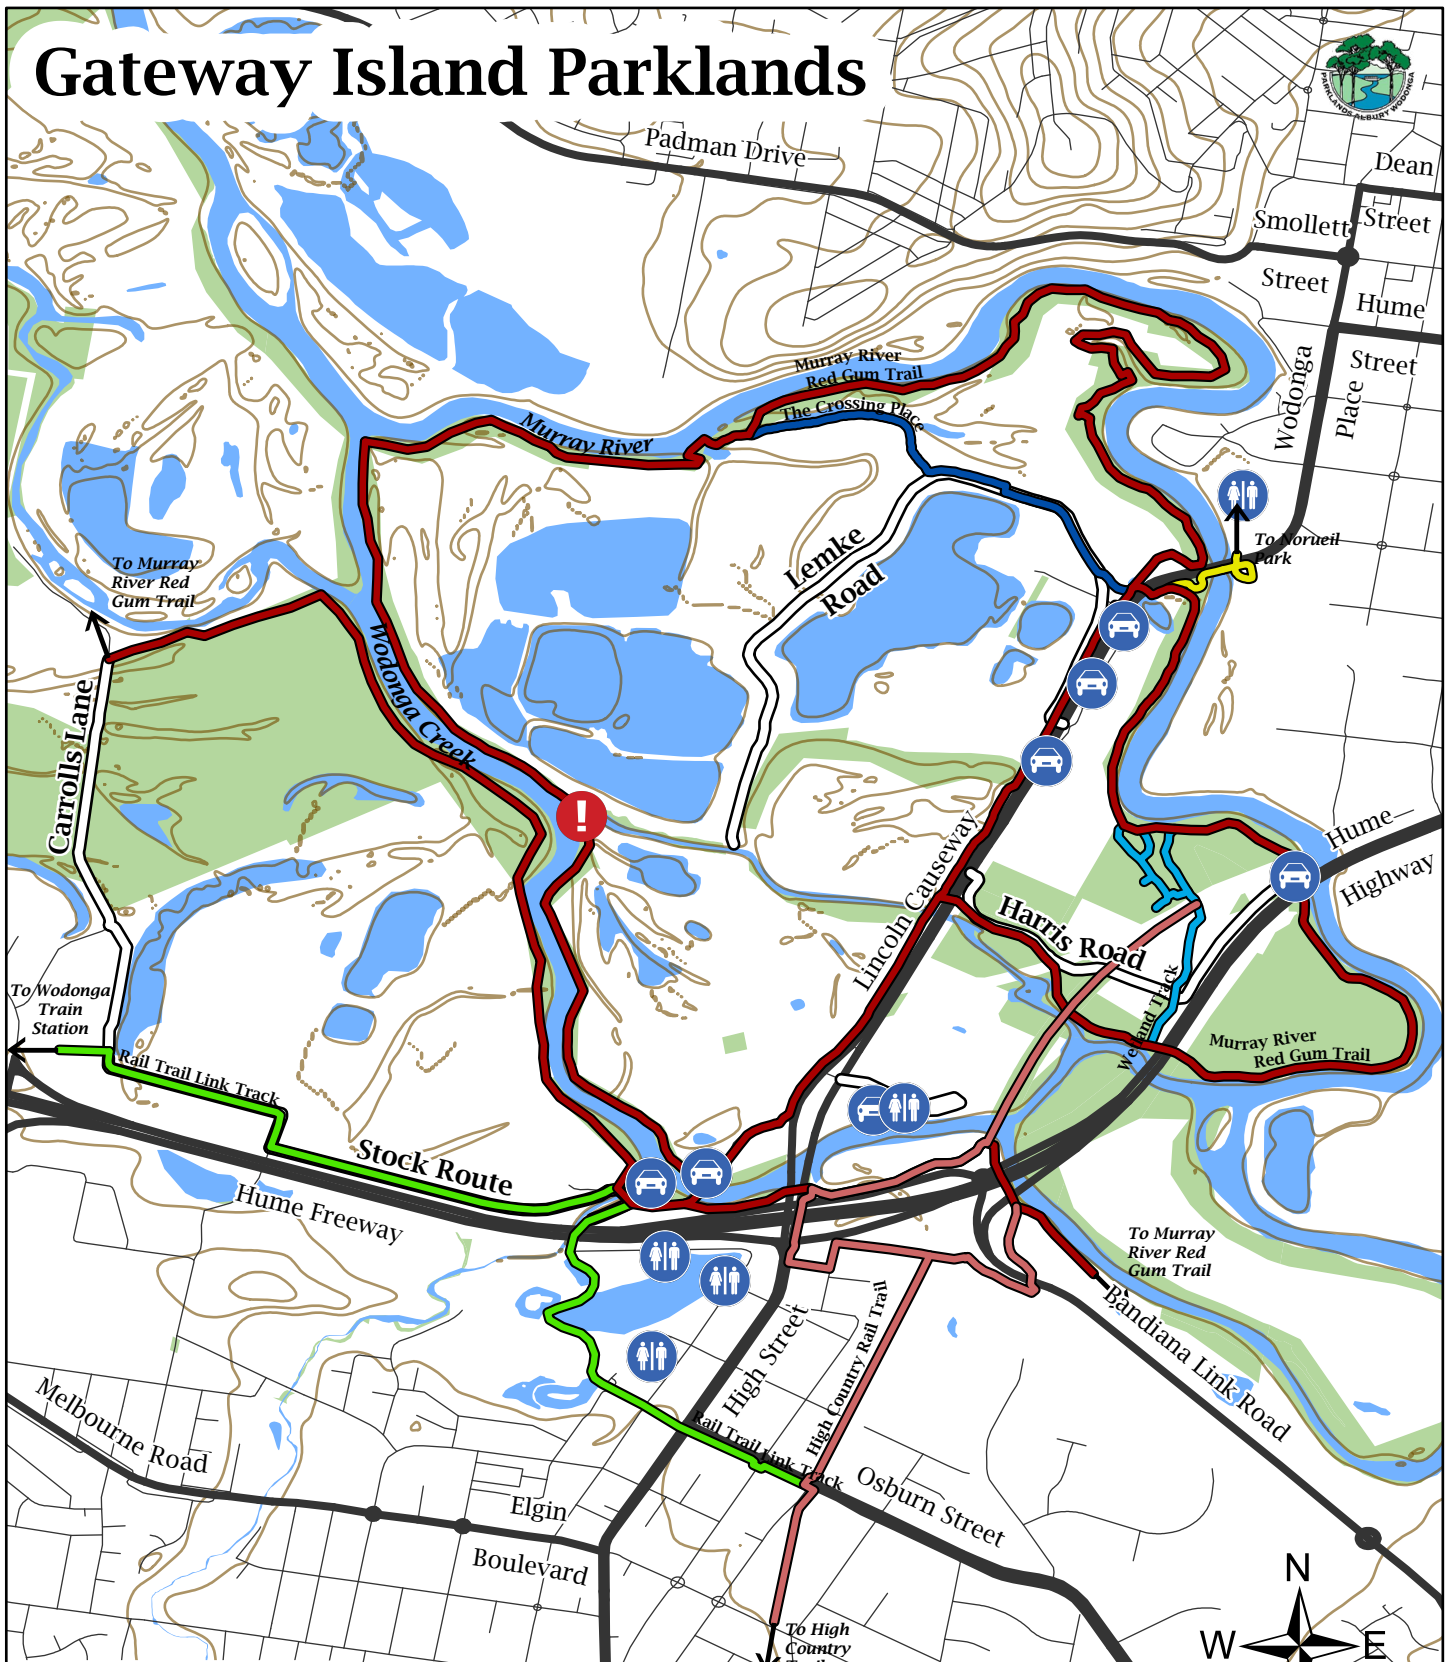

# Gateway Island Parklands

## Legend

- |                            |                           |                   |
|----------------------------|---------------------------|-------------------|
| High Country Rail Trail    | Parks & Reserves          | Major Roads       |
| Murray River Red Gum Trail | Water                     | Minor Roads       |
| Norueil Park Link          | Boardwalk to be installed | Highlighted Roads |
| Rail Trail Link Track      | Toilet                    | Contour (10m)     |
| The Crossing Place         | Parking                   |                   |
| Wetland Track              |                           |                   |

Disclaimer: Persons accessing the map agree to and accept that their use of any information contained therein is entirely at their own risk