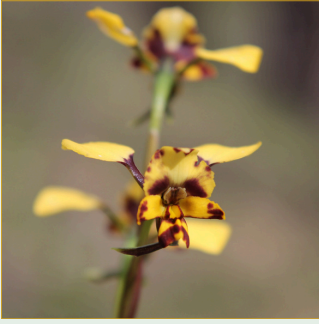

## Things to see in Spring and Summer

Leopard orchid  
(*Diuris pardina*)

Murnong  
(*Microseris walteri*)

Erect guinea flower  
(*Hibbertia riparia*)

Sundew  
(*Drosera gunniana*)

Common beard-heath  
(*Leucopogon virgatus*)

## Things to see in Spring and Summer

Handsome flat pea  
(*Platylobium formosum*)

Australian red bull ant  
(*Myrmecia simillima*)

Small spider orchid  
(*Caladenia parva*)

Pie-dish beetle  
(*Helea* sp.)