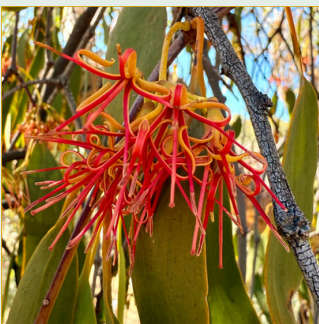

Box mistletoe
(*Amyema miquelii*)