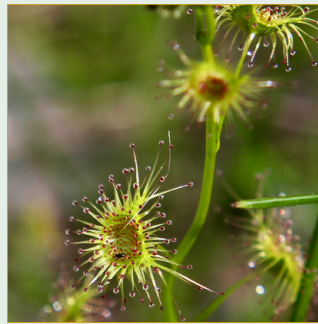

## Things to see in Spring and Summer

Leopard orchid  
(*Diuris pardina*)

Murnong  
(*Microseris walteri*)

Erect guinea flower  
(*Hibbertia riparia*)

Sundew  
(*Drosera gunniana*)

Common beard-heath  
(*Leucopogon virgatus*)

## Things to see in Spring and Summer

Handsome flat pea  
(*Platylobium formosum*)

Australian red bull ant  
(*Myrmecia simillima*)

Small spider orchid  
(*Caladenia parva*)

Pie-dish beetle  
(*Helea* sp.)

## Things to see in Spring and Summer

Grass trigger plant  
(*Stylidium graminifolium*)

Common hovea  
(*Hovea heterophylla*)

Clustered everlasting  
(*Chrysocephalum semipapposum*)

False sarsaparilla  
(*Hardenbergia violacea*)